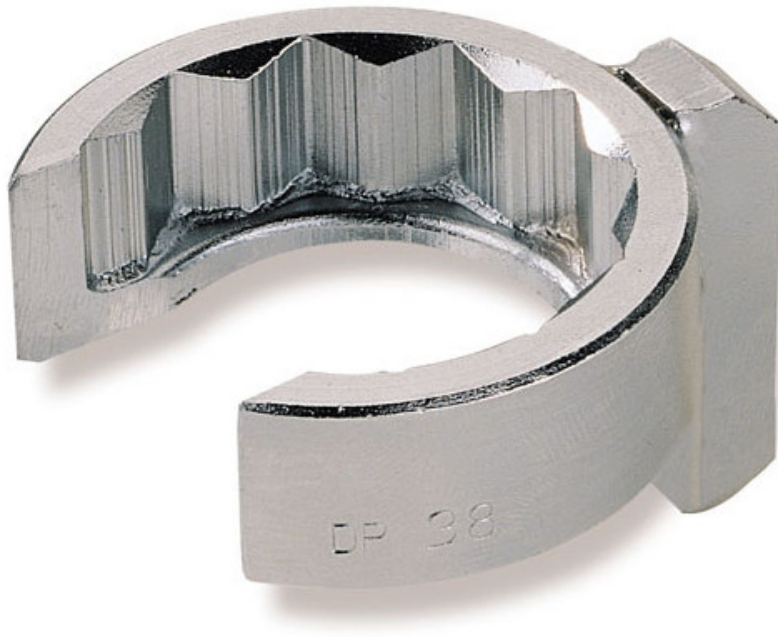

Plumber's wrenches in mm

DP-22

DP-...

SAM Outillage

10 rue Camille de Rochetaillée
42000 Saint-Etienne - France

RCS Saint-Etienne B 338 002 231 | SAS au capital de 8 189 583 €

<https://www.sam-outillage.com/>

Photos and texts not contractually binding. Do not litter. Document generated on 2024-05-01 15:47:02

DESCRIPTION

Plumber's wrenches in mm

Socket 12 splines with male square of 3/8.

Tailcoat revetment of the screw.

Use with joint or extensions.

Slotted head to allow to way of the tip.

Conceived for a minimal obstruction.

Presentation: antioxidant chromed.

STANDARDS / DIRECTIVES

NF ISO 1174-1

SAM Outillage

10 rue Camille de Rochetaillée
42000 Saint-Etienne - France