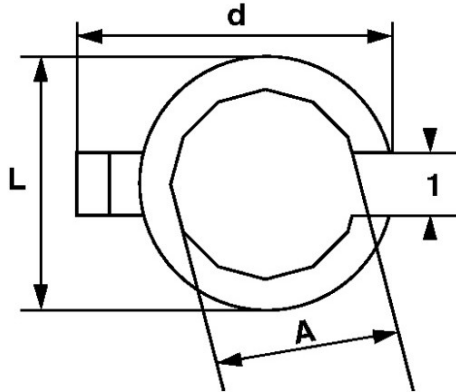

Use with joint or extensions.

Slotted head to allow to way of the tip.

Conceived for a minimal obstruction.

Presentation: antioxidant chromed.

STANDARDS / DIRECTIVES

NF ISO 1174-1

SAM Outillage

10 rue Camille de Rochetaillée
42000 Saint-Etienne - France

Designation	6-FLAT PLUMBER'S SOCKET 22 MM
Sales reference	DP-22
L (mm)	30
Weight (g)	45
l (mm)	18
d (mm)	36
A (mm)	22
Guarantee	O

Guarantee applied

O | SAM TOOL guarantee.

Guarantee without time limit on the tools used under normal conditions.