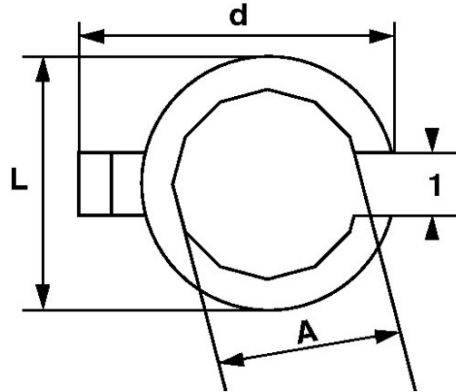

Use with joint or extensions.

Slotted head to allow to way of the tip.

Conceived for a minimal obstruction.

Presentation: antioxidant chromed.

STANDARDS / DIRECTIVES

NF ISO 1174-1

SAM Outillage

10 rue Camille de Rochetaillée
42000 Saint-Etienne - France

Designation	6-FLAT PLUMBER'S SOCKET 21 MM
Sales reference	DP-21
L (mm)	29
Weight (g)	45
l (mm)	17
d (mm)	35
A (mm)	21
Guarantee	O

Guarantee applied

O | SAM TOOL guarantee.

Guarantee without time limit on the tools used under normal conditions.