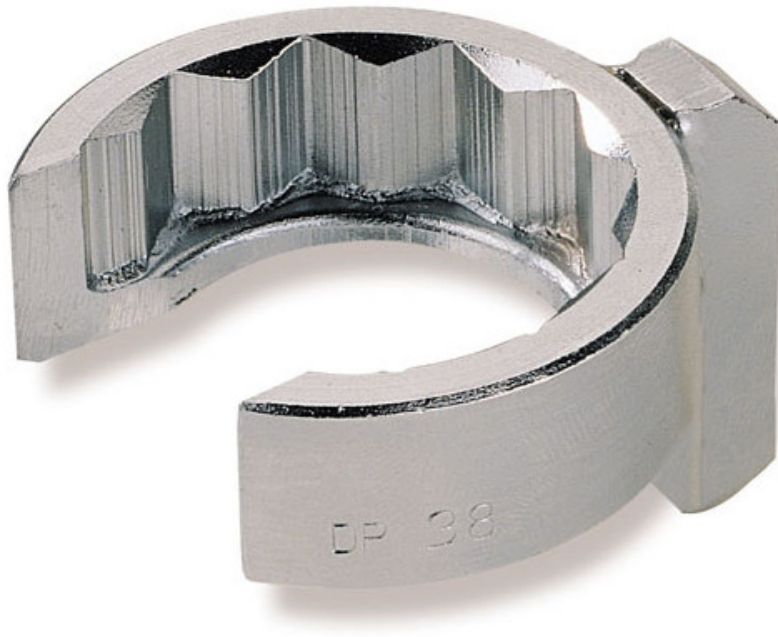

Plumber's wrenches in mm

DP-21

DP-...

SAM Outillage

10 rue Camille de Rochetaillée
42000 Saint-Etienne - France

RCS Saint-Etienne B 338 002 231 | SAS au capital de 8 189 583 €

<https://www.sam-outillage.com/>

Photos and texts not contractually binding. Do not litter. Document generated on 2024-05-01 17:01:21

DESCRIPTION

Plumber's wrenches in mm

Socket 12 splines with male square of 3/8.

Tailcoat revetment of the screw.

Use with joint or extensions.

Slotted head to allow to way of the tip.

Conceived for a minimal obstruction.

Presentation: antioxidant chromed.

STANDARDS / DIRECTIVES

NF ISO 1174-1

SAM Outillage

10 rue Camille de Rochetaillée
42000 Saint-Etienne - France

Designation	6-FLAT PLUMBER'S SOCKET 21 MM
Sales reference	DP-21
L (mm)	29
Weight (g)	45
l (mm)	17
d (mm)	35
A (mm)	21
Guarantee	O

Guarantee applied

O | SAM TOOL guarantee.

Guarantee without time limit on the tools used under normal conditions.