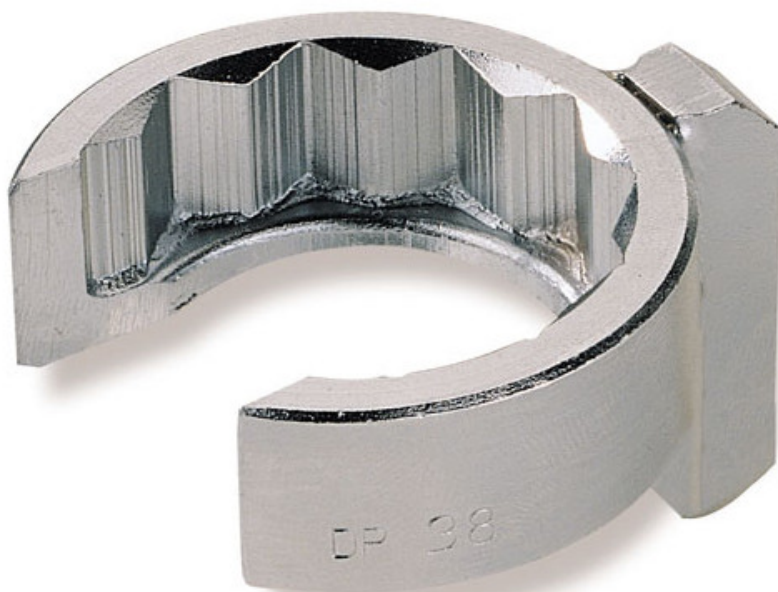

### SAM Outillage

10 rue Camille de Rochetaillée  
42000 Saint-Etienne - France

RCS Saint-Etienne B 338 002 231 | SAS au capital de 8 189 583 €

<https://www.sam-outillage.com/>

Photos and texts not contractually binding. Do not litter. Document generated on 2024-05-01 20:14:34

### Plumber's wrenches in mm

Socket 12 splines with male square of 3/8.

Tailcoat revetment of the screw.

Use with joint or extensions.

Slotted head to allow to way of the tip.

Conceived for a minimal obstruction.