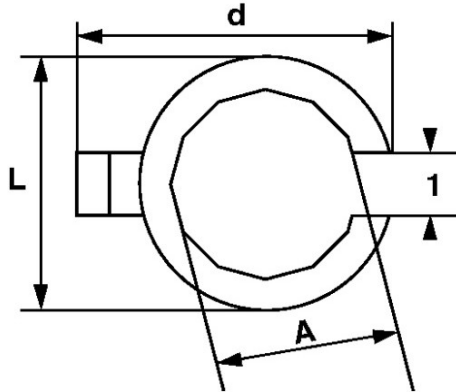

SPECIFIC DATA

Designation	6-FLAT PLUMBER'S SOCKET 19 MM
Sales reference	DP-19
L (mm)	26
Weight (g)	40
l (mm)	15
d (mm)	33
A (mm)	19
Guarantee	O

**Guarantee applied**

**O | SAM TOOL guarantee.**

Guarantee without time limit on the tools used under normal conditions.