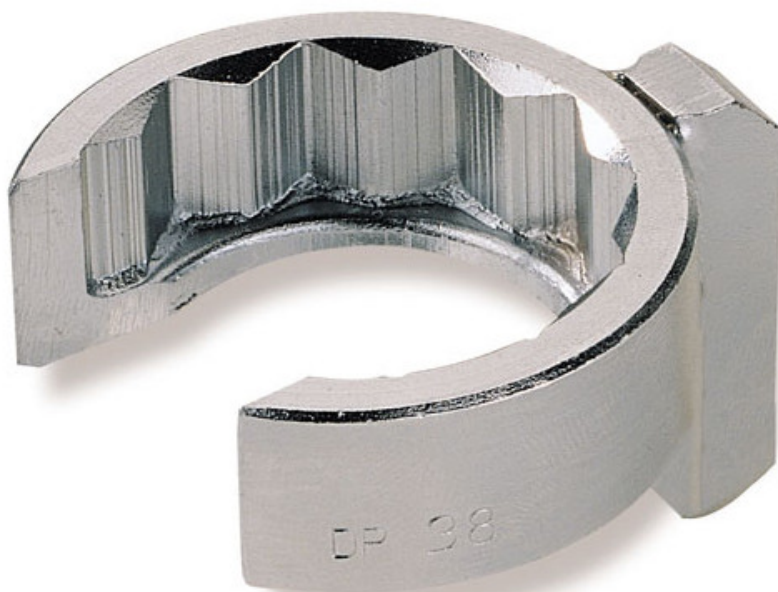

Plumber's wrenches in mm

DP-18

DP-...

SAM Outillage

10 rue Camille de Rochetaillée
42000 Saint-Etienne - France

RCS Saint-Etienne B 338 002 231 | SAS au capital de 8 189 583 €

<https://www.sam-outillage.com/>

Photos and texts not contractually binding. Do not litter. Document generated on 2024-05-01 11:07:44

DESCRIPTION

Plumber's wrenches in mm

Socket 12 splines with male square of 3/8.

Tailcoat revetment of the screw.

Use with joint or extensions.

Slotted head to allow to way of the tip.

Conceived for a minimal obstruction.

Presentation: antioxidant chromed.

STANDARDS / DIRECTIVES

NF ISO 1174-1

SAM Outillage

10 rue Camille de Rochetaillée
42000 Saint-Etienne - France

Designation	6-FLAT PLUMBER'S SOCKET 18 MM
Sales reference	DP-18
L (mm)	24
Weight (g)	42
l (mm)	14
d (mm)	32
A (mm)	18
Guarantee	O

Guarantee applied

O | SAM TOOL guarantee.

Guarantee without time limit on the tools used under normal conditions.