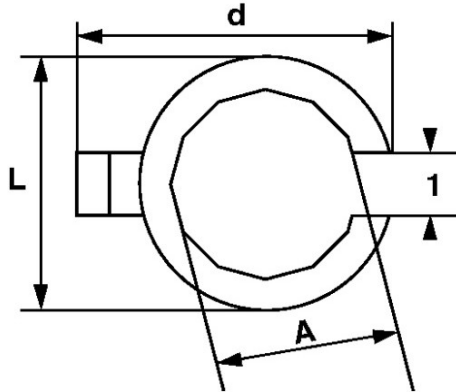

Use with joint or extensions.

Slotted head to allow to way of the tip.

Conceived for a minimal obstruction.

Presentation: antioxidant chromed.

STANDARDS / DIRECTIVES

NF ISO 1174-1

SAM Outillage

10 rue Camille de Rochetaillée
42000 Saint-Etienne - France

Designation	6-FLAT PLUMBER'S SOCKET 18 MM
Sales reference	DP-18
L (mm)	24
Weight (g)	42
l (mm)	14
d (mm)	32
A (mm)	18
Guarantee	O

Guarantee applied

O | SAM TOOL guarantee.

Guarantee without time limit on the tools used under normal conditions.