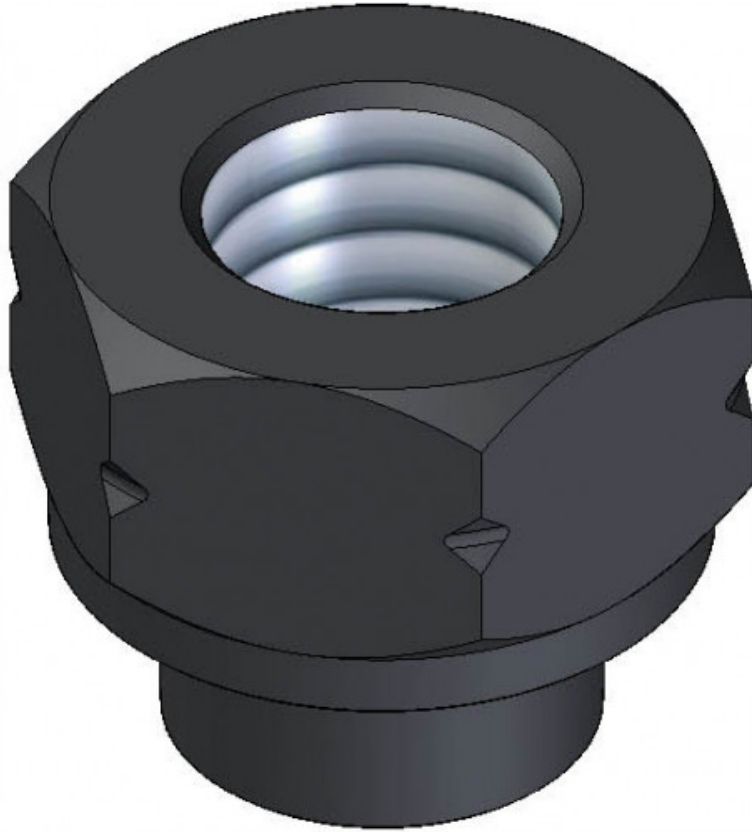

## Injector extraction m18x30 mm socket

**DDE-13**

**DESCRIPTION**

**Injector extraction m18x30 mm socket**

Nut M18X1.5 CH 30.Nut with screw 311146011 for extraction

**SPECIFIC DATA**

Designation	30MM SOCKET M18 FOR INJECTOR EXTRACTION
Sales reference	DDE-13
Weight (kg)	0.08
Guarantee	C   Consumable