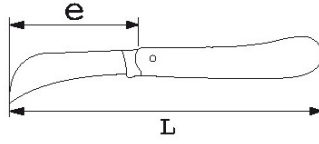

DESCRIPTION

Opinel knife

Forged blade with carbon steel.

Fitted with safety lock that blocks the blade in open position.

Handle in hard varnished wood.

SPECIFIC DATA

SAM Outillage

10 rue Camille de Rochetaillée
42000 Saint-Etienne - France

RCS Saint-Etienne B 338 002 231 | SAS au capital de 8 189 583 €

<https://www.sam-outillage.com/>

Photos and texts not contractually binding. Do not litter. Document generated on 2024-05-03 15:34:57

Designation	OPINEL POCKETKNIFE
Sales reference	CT-66
L (mm)	210
Weight (g)	60
e (mm)	83
Guarantee	O SAM TOOL guarantee.