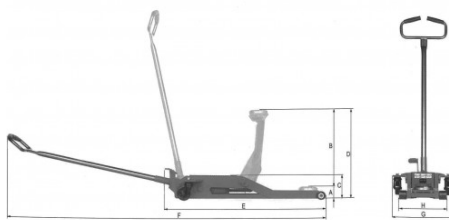

Photos and texts not contractually binding. Do not litter. Document generated on 2024-04-29 06:26:42

DESCRIPTION

Trolley jack, 1.5t to 20t

Cups equipped with rubber buffers to protect the contact surface. Rubber protection over the whole head. Hydraulic stroke limiter. Complies with standard CE EN 1494.

PRACTICAL: Rubber protection on all the jack heads. Hydraulic travel limiter. **COMFORT AND SPEED:** Polyamide wheels on models lower than 6T: floor protection. Cups fitted with rubber pads to protect the contact surface. The ergonomic handle with grips enables a quick approach whatever the position. The quick-approach pedal allows you to make direct contact. Additional central wheel to facilitate the manoeuvres on model CR-15-B and CR-20-BP. **SAFETY:** Safety pedal: authorises the jack to descend on the user's initiative. Anti-overloading safety valve. Safety device in the case of uncontrolled lowering: "dead man's handle" device- safety valve in the case of overloading- conform to standard EC EN 1494

Designation	3-TONNE FLOOR JACK
Sales reference	CR-30-B
E (mm)	1150
Weight (kg)	50
C (mm)	185
H (mm)	260
D (mm)	525
A (mm)	140
F (mm)	2080
Capacity	3T
B (mm)	385
G (mm)	360
Guarantee	M

Guarantee applied