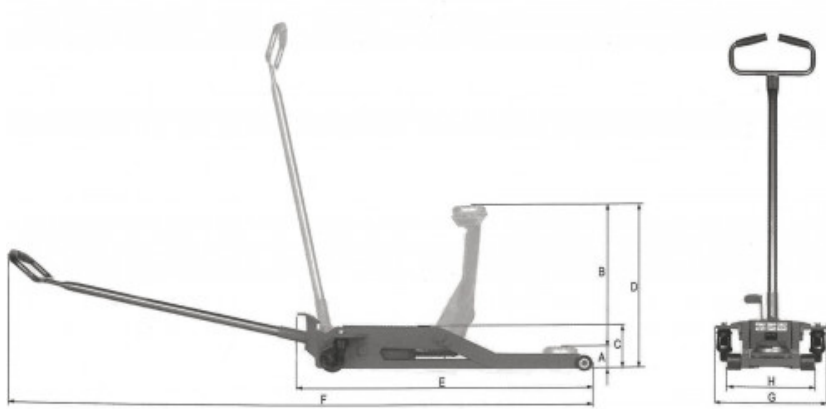

Trolley jack, 1.5t to 20t

CR-30-B

CR-...-B

SAM Outillage

10 rue Camille de Rochetaillée
42000 Saint-Etienne - France

RCS Saint-Etienne B 338 002 231 | SAS au capital de 8 189 583 €

<https://www.sam-outillage.com/>

Photos and texts not contractually binding. Do not litter. Document generated on 2024-04-29 06:26:42

DESCRIPTION

Trolley jack, 1.5t to 20t

Cups equipped with rubber buffers to protect the contact surface. Rubber protection over the whole head. Hydraulic stroke limiter. Complies with standard CE EN 1494.

PRACTICAL: Rubber protection on all the jack heads. Hydraulic travel limiter. **COMFORT AND SPEED:** Polyamide wheels on models lower than 6T: floor protection. Cups fitted with rubber pads to protect the contact surface. The ergonomic handle with grips enables a quick approach whatever the position. The quick-approach pedal allows you to make direct contact. Additional central wheel to facilitate the manoeuvres on model CR-15-B and CR-20-BP. **SAFETY:** Safety pedal: authorises the jack to descend on the user's initiative. Anti-overloading safety valve. Safety device in the case of uncontrolled lowering: "dead man's handle" device- safety valve in the case of overloading- conform to standard EC EN 1494

Designation	3-TONNE FLOOR JACK
Sales reference	CR-30-B
E (mm)	1150
Weight (kg)	50
C (mm)	185
H (mm)	260
D (mm)	525
A (mm)	140
F (mm)	2080
Capacity	3T
B (mm)	385
G (mm)	360
Guarantee	M

Guarantee applied