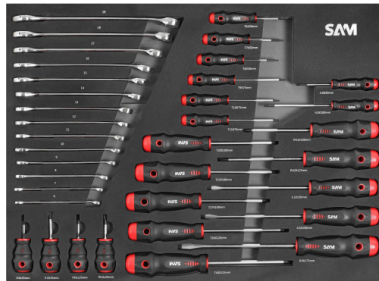

SAM Outillage

10 rue Camille de Rochetaillée
42000 Saint-Etienne - France

RCS Saint-Etienne B 338 002 231 | SAS au capital de 8 189 583 €

<https://www.sam-outillage.com/>

Photos and texts not contractually binding. Do not litter. Document generated on 2024-04-30 23:04:08