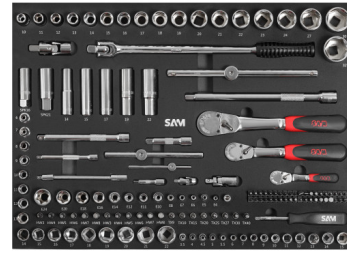

PROFESSIONS AND SETS