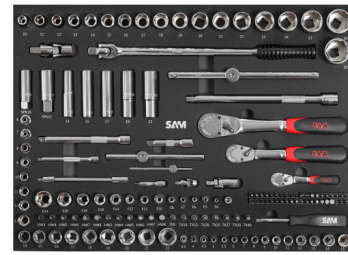

PROFESSIONS AND SETS