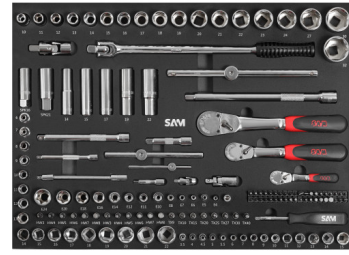

PROFESSIONS AND SETS