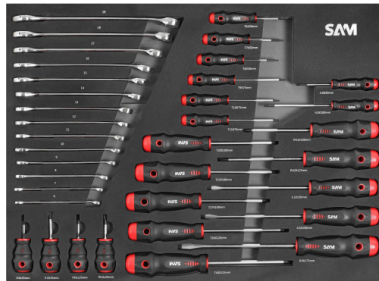

SAM Outillage

10 rue Camille de Rochetaillée
42000 Saint-Etienne - France

RCS Saint-Etienne B 338 002 231 | SAS au capital de 8 189 583 €

<https://www.sam-outillage.com/>

Photos and texts not contractually binding. Do not litter. Document generated on 2024-05-01 08:41:34