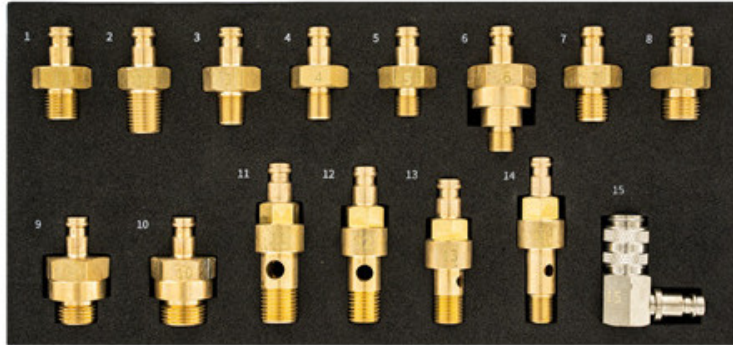

DESCRIPTION

ENGINE & TURBO OIL PRESSURE ADAPTERS 15 PIECES FOR C-375-DC

SPECIFIC DATA

SAM Outillage

10 rue Camille de Rochetaillée
42000 Saint-Etienne - France

RCS Saint-Etienne B 338 002 231 | SAS au capital de 8 189 583 €

<https://www.sam-outillage.com/>

Photos and texts not contractually binding. Do not litter. Document generated on 2024-04-30 06:25:59