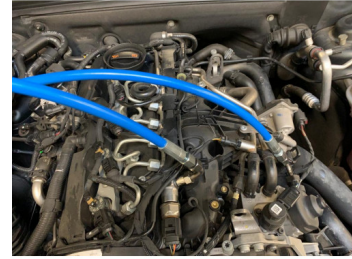

DESCRIPTION

90° COMMON RAIL ADAPTERS, 6 PIECES FOR C-375-DC

SAM Outillage

10 rue Camille de Rochetaillée
42000 Saint-Etienne - France

RCS Saint-Etienne B 338 002 231 | SAS au capital de 8 189 583 €

<https://www.sam-outillage.com/>

Photos and texts not contractually binding. Do not litter. Document generated on 2024-05-02 08:46:12