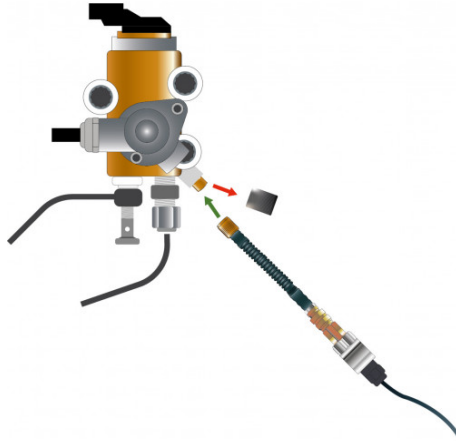

## SCHRADER ADAPTER 7/16

### C-375-DC14

**DESCRIPTION**

**SCHRADER ADAPTER 7/16**

**SPECIFIC DATA**

**SAM Outillage**

10 rue Camille de Rochetaillée  
42000 Saint-Etienne - France

RCS Saint-Etienne B 338 002 231 | SAS au capital de 8 189 583 €

<https://www.sam-outillage.com/>

Photos and texts not contractually binding. Do not litter. Document generated on 2024-05-02 09:23:50

Designation	SCHRADER ADAPTER 7/16" x 20 UNF FOR C-375-DC
Sales reference	C-375-DC14
Weight (kg)	0.030
Width (mm)	15
Length (mm)	110
Height (mm)	15
Guarantee	C   Consumable