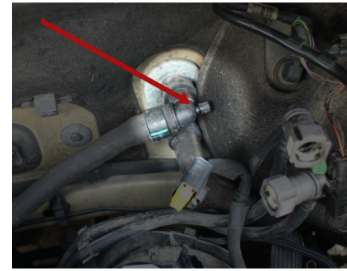

DESCRIPTION

SCHRADER ADAPTER 7/16

SPECIFIC DATA

SAM Outillage

10 rue Camille de Rochetaillée
42000 Saint-Etienne - France

RCS Saint-Etienne B 338 002 231 | SAS au capital de 8 189 583 €

<https://www.sam-outillage.com/>

Photos and texts not contractually binding. Do not litter. Document generated on 2024-05-02 09:23:50