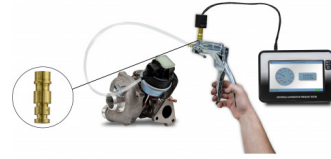

DESCRIPTION

ADAPTER MITYVAC 2.0

SPECIFIC DATA

Designation	ADAPTER MITYVAC 2.0 FOR C-375-DC
Sales reference	C-375-DC12
Weight (kg)	0.010
Width (mm)	10

SAM Outillage

10 rue Camille de Rochetaillée
42000 Saint-Etienne - France