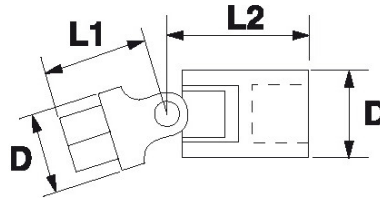

DESCRIPTION

3/4" joint

Braked joint.

Stays on the position cared to reach the difficult access place.

Polish chromed presentation.

STANDARDS / DIRECTIVES

NF ISO 1174-1, NF ISO 3316, DIN 3120, DIN 3123

SAM Outillage

SPECIFIC DATA

Designation	3/4" UNIVERSAL JOINT
Sales reference	C-240
Weight (g)	560
D (mm)	38
L1 (mm)	49
L2 (mm)	58
Guarantee	O SAM TOOL guarantee.

Guarantee applied

O | SAM TOOL guarantee.

Guarantee without time limit on the tools used under normal conditions.