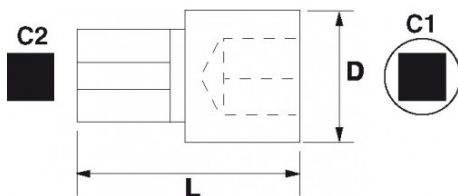

**DESCRIPTION****3/4" adapter**

For using of major sockets 1".

Female square 3/4", male square 1".

Polish chromed presentation.

STANDARDS / DIRECTIVES

NF ISO 1174-1

SAM Outillage

10 rue Camille de Rochetaillée
42000 Saint-Etienne - France

Designation	3/4" AUGMENTOR ADAPTER
Sales reference	C-232
L (mm)	63
Weight (g)	290
D (mm)	38
C1 "	3/4
C2 "	1"
Guarantee	O SAM TOOL guarantee.

Guarantee applied

O | SAM TOOL guarantee.

Guarantee without time limit on the tools used under normal conditions.