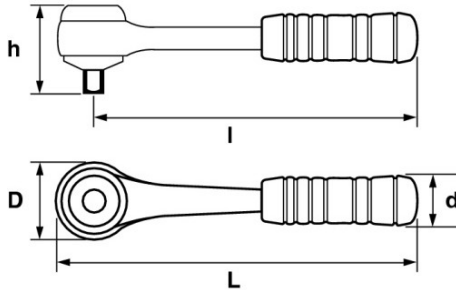

### 3/4" telescopic ratchet

3/4" square ratchet fitted with a telescopic handle making it possible to increase leverage and develop a greater force. Dimensions: 610-915 mm. Return angle: 15°.

SPECIFIC DATA

Designation	24-TOOTH ARTICULATED TELESCOPIC 3/4" RATCHET
Sales reference	C-152
L (mm)	610-915
Weight (g)	3080
l (mm)	40
d (mm)	47
D (mm)	75
h (mm)	95
Guarantee	O   SAM TOOL guarantee.

**Guarantee applied**