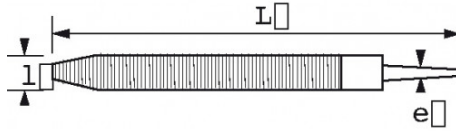

DESCRIPTION

Half-round rasps

bi-material handle

STANDARDS / DIRECTIVES

NF E75-002

SAM Outillage

10 rue Camille de Rochetaillée
42000 Saint-Etienne - France

RCS Saint-Etienne B 338 002 231 | SAS au capital de 8 189 583 €

<https://www.sam-outillage.com/>

Photos and texts not contractually binding. Do not litter. Document generated on 2024-04-19 20:37:33

SPECIFIC DATA

Designation	1/2" SEMI-SOFT ROUND RASP
Sales reference	BRD-30-M
L (mm)	300
Weight (g)	420
l (mm)	29
e (mm)	8.5
fitted	No
Guarantee	O