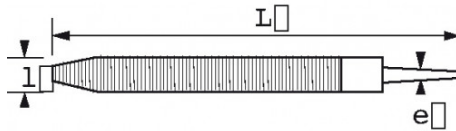

SPECIFIC DATA

Designation	1/2" ROUND SEMI-SOFT RASP WITH HANDLE
Sales reference	BRD-25-ME
L (mm)	375
Weight (g)	300
l (mm)	25
e (mm)	7
fitted	Yes
Guarantee	O

**Guarantee applied**

**O | SAM TOOL guarantee.**