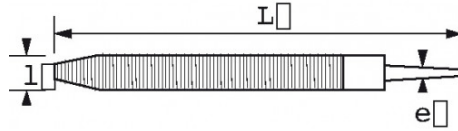

DESCRIPTION

Half-round rasps

bi-material handle

STANDARDS / DIRECTIVES

NF E75-002

SAM Outillage

10 rue Camille de Rochetaillée
42000 Saint-Etienne - France

RCS Saint-Etienne B 338 002 231 | SAS au capital de 8 189 583 €

<https://www.sam-outillage.com/>

Photos and texts not contractually binding. Do not litter. Document generated on 2024-04-19 20:56:51

SPECIFIC DATA

Designation	1/2" SEMI-SOFT ROUND RASP
Sales reference	BRD-25-M
L (mm)	250
Weight (g)	648
l (mm)	25
e (mm)	7
fitted	No
Guarantee	O