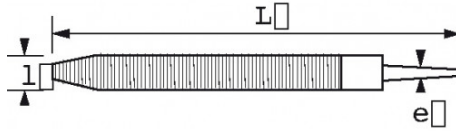

SPECIFIC DATA

Designation	1/2" ROUND BASTARD RASP WITH HANDLE
Sales reference	BRD-25-BE
L (mm)	375
Weight (g)	290
l (mm)	25
e (mm)	7
fitted	Yes
Guarantee	O

Guarantee applied

O | SAM TOOL guarantee.

Guarantee without time limit on the tools used under normal conditions.