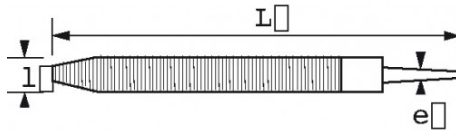

SPECIFIC DATA

Designation	1/2" ROUND BASTARD RASP WITH HANDLE
Sales reference	BRD-20-BE
L (mm)	325
Weight (g)	155
l (mm)	20.5
e (mm)	6
fitted	Yes
Guarantee	O

Guarantee applied

O | SAM TOOL guarantee.

Guarantee without time limit on the tools used under normal conditions.