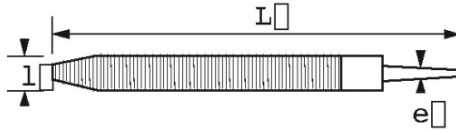

SPECIFIC DATA

Sales reference	L (mm)	Weight (g)	l (mm)	e (mm)	fitted	Guarantee
BRD-25-BE	375	290	25	7	Yes	O
BRD-20-BE	325	155	20.5	6	Yes	O
BRD-25-ME	375	300	25	7	Yes	O

**Guarantee applied**

**O | SAM TOOL guarantee.**