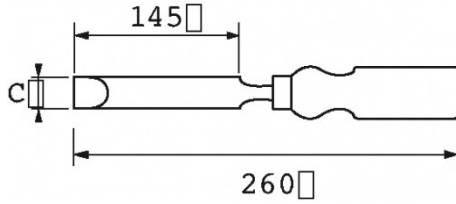

Designation	FIRMER CHISEL
Sales reference	B-607-8
Weight (g)	120
C (mm)	8
Guarantee	O

Guarantee applied

O | SAM TOOL guarantee.

Guarantee without time limit on the tools used under normal conditions.

[>> Find out more](#)

SAM Outillage

10 rue Camille de Rochetaillée
42000 Saint-Etienne - France

RCS Saint-Etienne B 338 002 231 | SAS au capital de 8 189 583 €

<https://www.sam-outillage.com/>

Photos and texts not contractually binding. Do not litter. Document generated on 2024-04-26 07:09:16