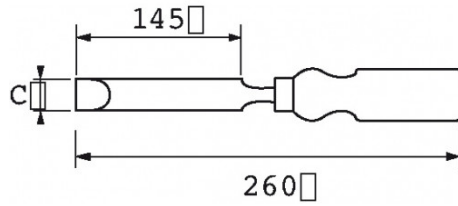

Designation	FIRMER CHISEL
Sales reference	B-607-30
Weight (g)	200
C (mm)	30
Guarantee	O

Guarantee applied

O | SAM TOOL guarantee.

Guarantee without time limit on the tools used under normal conditions.

[>> Find out more](#)

SAM Outillage

10 rue Camille de Rochetaillée
42000 Saint-Etienne - France

RCS Saint-Etienne B 338 002 231 | SAS au capital de 8 189 583 €

<https://www.sam-outillage.com/>