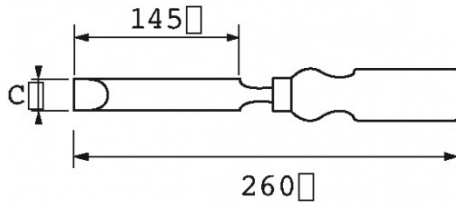

Photos and texts not contractually binding. Do not litter. Document generated on 2024-04-26 07:14:48

DESCRIPTION

Sculptor's chisel

to make shaped parts
with protection tip

SPECIFIC DATA

SAM Outillage

10 rue Camille de Rochetaillée
42000 Saint-Etienne - France

RCS Saint-Etienne B 338 002 231 | SAS au capital de 8 189 583 €

<https://www.sam-outillage.com/>

Photos and texts not contractually binding. Do not litter. Document generated on 2024-04-26 07:14:48

Designation	FIRMER CHISEL
Sales reference	B-607-20
Weight (g)	170
C (mm)	20
Guarantee	O