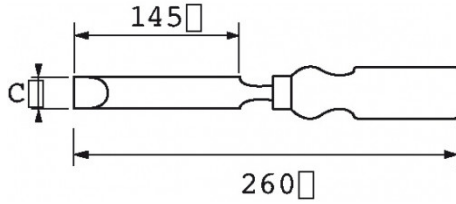

Designation	FIRMER CHISEL
Sales reference	B-607-18
Weight (g)	160
C (mm)	18
Guarantee	O

Guarantee applied

O | SAM TOOL guarantee.

Guarantee without time limit on the tools used under normal conditions.

[>> Find out more](#)

SAM Outillage

10 rue Camille de Rochetaillée
42000 Saint-Etienne - France

RCS Saint-Etienne B 338 002 231 | SAS au capital de 8 189 583 €

<https://www.sam-outillage.com/>