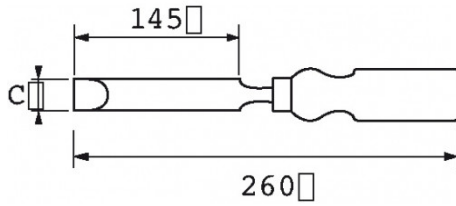

Designation	FIRMER CHISEL
Sales reference	B-607-15
Weight (g)	140
C (mm)	15
Guarantee	O

Guarantee applied

O | SAM TOOL guarantee.

Guarantee without time limit on the tools used under normal conditions.

[>> Find out more](#)

SAM Outillage

10 rue Camille de Rochetaillée
42000 Saint-Etienne - France

RCS Saint-Etienne B 338 002 231 | SAS au capital de 8 189 583 €

<https://www.sam-outillage.com/>