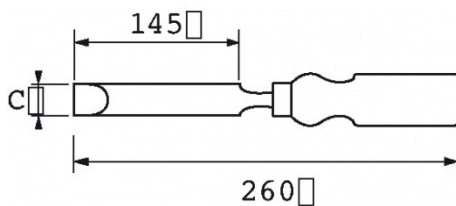

Designation	FIRMER CHISEL
Sales reference	B-607-12
Weight (g)	130
C (mm)	12
Guarantee	O

Guarantee applied

O | SAM TOOL guarantee.

Guarantee without time limit on the tools used under normal conditions.

[>> Find out more](#)

SAM Outillage

10 rue Camille de Rochetaillée
42000 Saint-Etienne - France

RCS Saint-Etienne B 338 002 231 | SAS au capital de 8 189 583 €

<https://www.sam-outillage.com/>

Photos and texts not contractually binding. Do not litter. Document generated on 2024-04-26 05:44:07