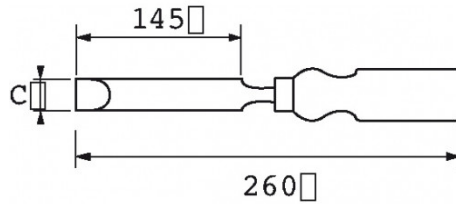

Designation	FIRMER CHISEL
Sales reference	B-607-10
Weight (g)	130
C (mm)	10
Guarantee	O

Guarantee applied

O | SAM TOOL guarantee.

Guarantee without time limit on the tools used under normal conditions.

[>> Find out more](#)

SAM Outillage

10 rue Camille de Rochetaillée
42000 Saint-Etienne - France

RCS Saint-Etienne B 338 002 231 | SAS au capital de 8 189 583 €

<https://www.sam-outillage.com/>

Photos and texts not contractually binding. Do not litter. Document generated on 2024-04-26 06:13:59