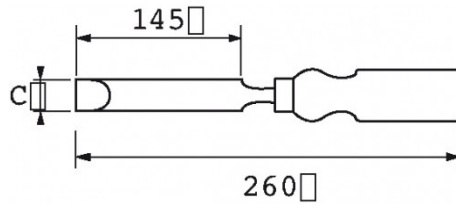

DESCRIPTION

Sculptor's chisel

to make shaped parts
with protection tip

SPECIFIC DATA

SAM Outillage

10 rue Camille de Rochetaillée
42000 Saint-Etienne - France

RCS Saint-Etienne B 338 002 231 | SAS au capital de 8 189 583 €

<https://www.sam-outillage.com/>

Photos and texts not contractually binding. Do not litter. Document generated on 2024-04-26 08:21:11

Sales reference	Weight (g)	C (mm)	Guarantee
B-607-6	110	6	O
B-607-8	120	8	O
B-607-35	220	35	O
B-607-10	130	10	O
B-607-30	200	30	O
B-607-12	130	12	O
B-607-25	185	25	O
B-607-15	140	15	O
B-607-20	170	20	O
B-607-18	160	18	O