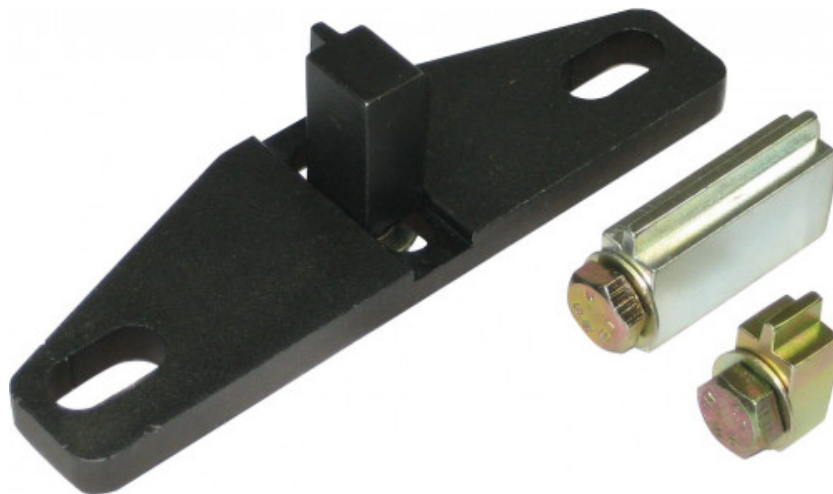

Flywheel holding tool set

AST-4834

SAM Outillage

10 rue Camille de Rochetaillée
42000 Saint-Etienne - France

RCS Saint-Etienne B 338 002 231 | SAS au capital de 8 189 583 €

<https://www.sam-outillage.com/>

Photos and texts not contractually binding. Do not litter. Document generated on 2024-04-27 22:52:07

**DESCRIPTION**

Flywheel holding tool set

SPECIFIC DATA

Designation	FORD TOOL KEEPER STEERING INER
Sales reference	AST-4834
maker	
Guarantee	O SAM TOOL guarantee.