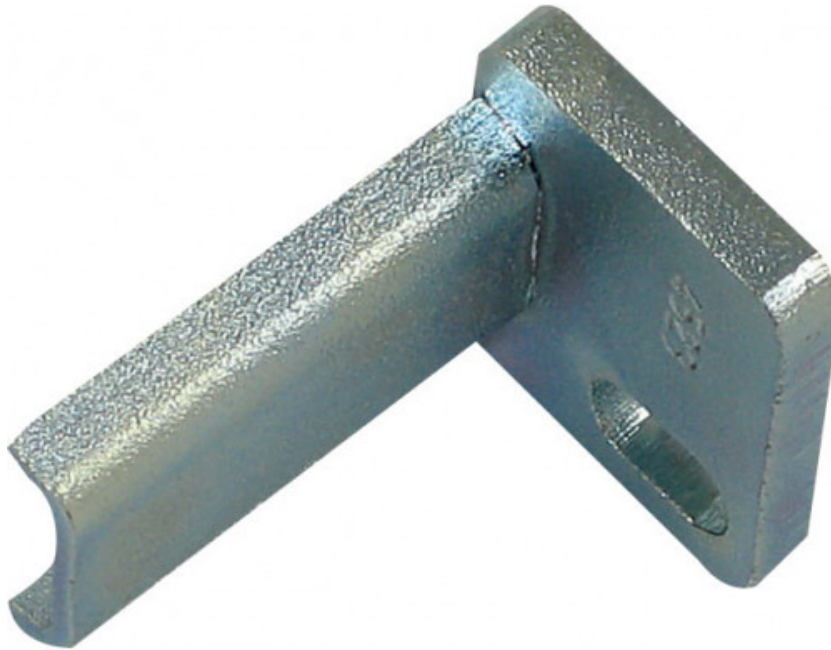

Flywheel holding tool

AST-4523

SAM Outillage

10 rue Camille de Rochetaillée
42000 Saint-Etienne - France

RCS Saint-Etienne B 338 002 231 | SAS au capital de 8 189 583 €

<https://www.sam-outillage.com/>

Photos and texts not contractually binding. Do not litter. Document generated on 2024-05-02 23:56:50

DESCRIPTION

Flywheel holding tool

SPECIFIC DATA

Designation	FIAT TOOL KEEPING STEERING INE
Sales reference	AST-4523
maker	
Guarantee	O SAM TOOL guarantee.

Guarantee applied

SAM Outillage

10 rue Camille de Rochetaillée
42000 Saint-Etienne - France