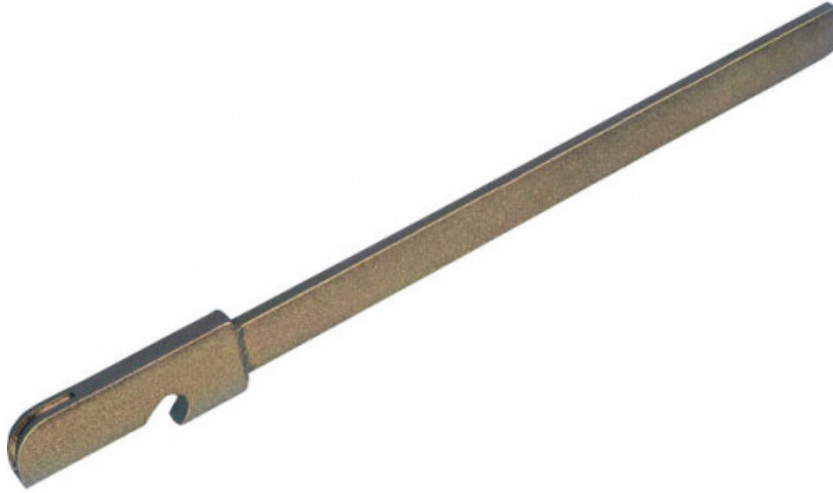

Tensioner rail lever

AST-4415

SAM Outillage

10 rue Camille de Rochetaillée
42000 Saint-Etienne - France

RCS Saint-Etienne B 338 002 231 | SAS au capital de 8 189 583 €

<https://www.sam-outillage.com/>

Photos and texts not contractually binding. Do not litter. Document generated on 2024-05-02 16:57:10

DESCRIPTION

Tensioner rail lever

SPECIFIC DATA

Designation	BMW LAND ROVER OPEL TENSION
Sales reference	AST-4415
maker	
Guarantee	O SAM TOOL guarantee.

Guarantee applied

SAM Outillage

10 rue Camille de Rochetaillée
42000 Saint-Etienne - France