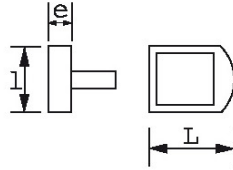

DESCRIPTION

Comma type dolly block

forged steel

lacquered handle

polish head

SPECIFIC DATA

SAM Outillage

10 rue Camille de Rochetaillée
42000 Saint-Etienne - France

RCS Saint-Etienne B 338 002 231 | SAS au capital de 8 189 583 €

<https://www.sam-outillage.com/>

Photos and texts not contractually binding. Do not litter. Document generated on 2024-04-19 02:05:39

Designation	COMMA-SHAPED DOLLY
Sales reference	95-4A
L (mm)	130
Weight (kg)	0.95
l (mm)	55
e (mm)	45
Guarantee	O SAM TOOL guarantee.