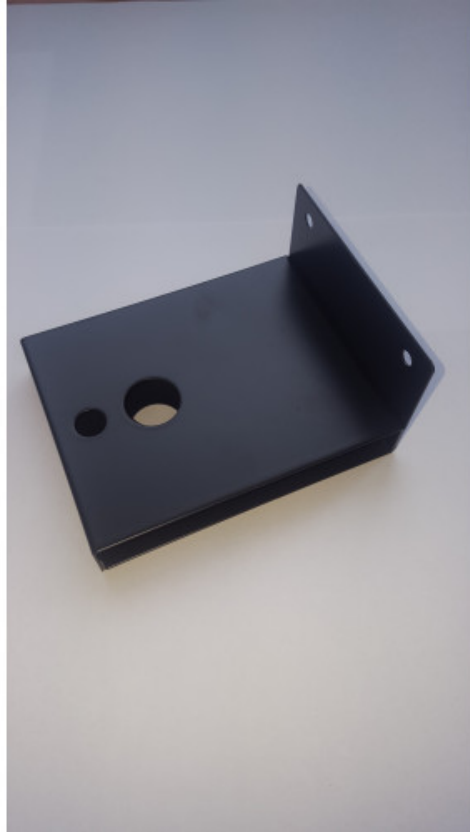

Brake fluid tester support panel

920R3

SAM Outillage

10 rue Camille de Rochetaillée
42000 Saint-Etienne - France

RCS Saint-Etienne B 338 002 231 | SAS au capital de 8 189 583 €

<https://www.sam-outillage.com/>

Photos and texts not contractually binding. Do not litter. Document generated on 2024-04-20 05:53:40

DESCRIPTION

Brake fluid tester support panel

For use on perforated panels.

SPECIFIC DATA

Designation	BRAKE FLUID ANALYSER SUPPORT SHELF
Sales reference	920R3
Weight (g)	270
Guarantee	C Consumable