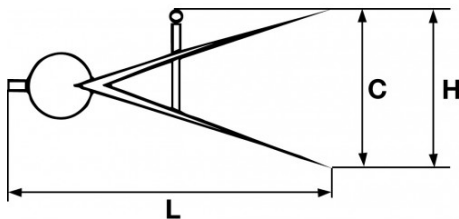

DESCRIPTION

Pivot joint type compass with locking system

Simple and quick manual adjustment. Round arms assembled by hinge, extra-hard tips.

SPECIFIC DATA

SAM Outillage

10 rue Camille de Rochetaillée
42000 Saint-Etienne - France

RCS Saint-Etienne B 338 002 231 | SAS au capital de 8 189 583 €

<https://www.sam-outillage.com/>

Photos and texts not contractually binding. Do not litter. Document generated on 2024-04-25 05:35:42

Designation	HINGED COMPASSES WITH BLOCKING SYSTEM 250 MM
Sales reference	783-B-25
L (mm)	255
Weight (g)	260
C (mm)	250
H (mm)	70
finishing	Polished
Guarantee	O