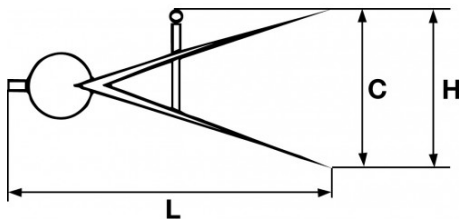

Designation	HINGED COMPASSES WITH BLOCKING SYSTEM 220 MM
Sales reference	783-B-22
L (mm)	230
Weight (g)	225
C (mm)	220
H (mm)	55
finishing	Polished
Guarantee	O

**Guarantee applied**

**O | SAM TOOL guarantee.**