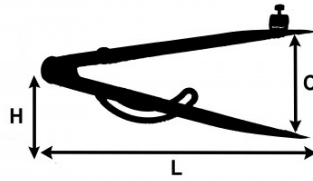

DESCRIPTION

Pencil point compass

Single adjustment.

Punt branches and extra hard thin pointer.

SPECIFIC DATA

SAM Outillage

10 rue Camille de Rochetaillée
42000 Saint-Etienne - France

RCS Saint-Etienne B 338 002 231 | SAS au capital de 8 189 583 €

<https://www.sam-outillage.com/>

Photos and texts not contractually binding. Do not litter. Document generated on 2024-04-18 15:52:32

Designation	PENCIL-HOLDER COMPASSES 200 MM
Sales reference	782-D-20
L (mm)	190
Weight (g)	150
C (mm)	100
H (mm)	60
finishing	Polished
Guarantee	O SAM TOOL guarantee.