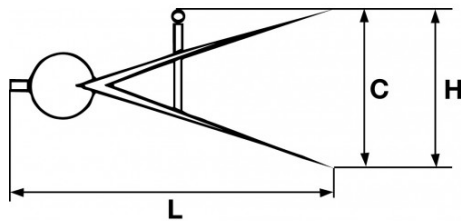

Designation	SHARP-TIP SPRING COMPASSES 200 MM
Sales reference	782-A-20
L (mm)	245
Weight (g)	140
C (mm)	200
H (mm)	100
finishing	Polished
Guarantee	O

**Guarantee applied**

**O | SAM TOOL guarantee.**

Guarantee without time limit on the tools used under normal conditions.