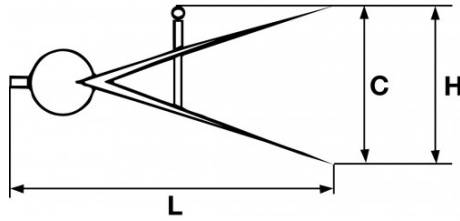

DESCRIPTION

Spring type compass

Dividers.

Single adjustment.

Punt branches and extra hard thin pointer.

Divider compasses.

SPECIFIC DATA

SAM Outillage

Sales reference	L (mm)	Weight (g)	C (mm)	H (mm)	finishing	Guarantee
782-A-20	245	140	200	100	Polished	O
782-A-15 (not marketed)	195	124	150	90	Polished	O
782-A-25 (not marketed)	295	190	250	125	Polished	O