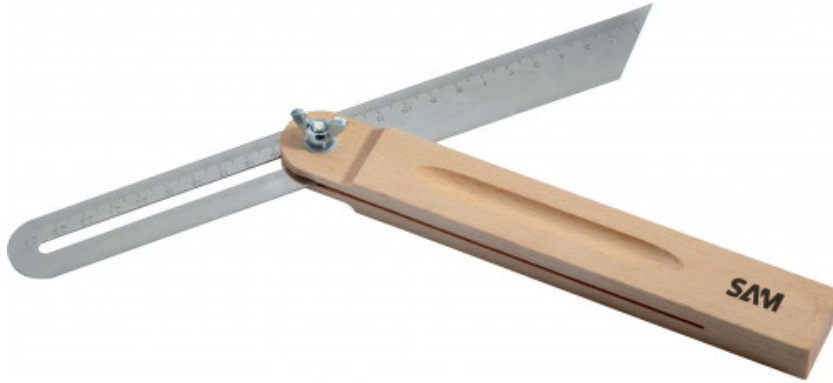

## False square

**775-1**

**DESCRIPTION****False square**

for the report of wing nut locking

steel blade, wood handle

width of handle: 17 mm

**SPECIFIC DATA**

Designation	ADJUSTABLE SQUARE 260 MM WOODEN HEEL
Sales reference	775-1
L (mm)	260
Weight (g)	110