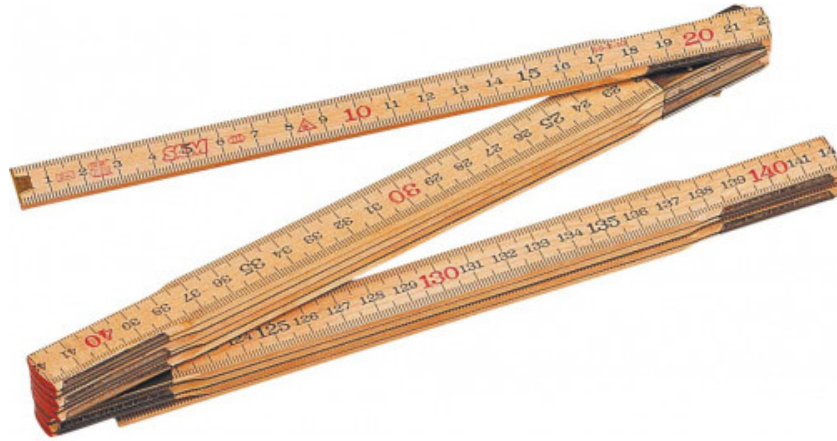

Wooden folding double meter

774-4A

SAM Outillage

10 rue Camille de Rochetaillée
42000 Saint-Etienne - France

RCS Saint-Etienne B 338 002 231 | SAS au capital de 8 189 583 €

<https://www.sam-outillage.com/>

Photos and texts not contractually binding. Do not litter. Document generated on 2024-05-06 09:10:13

DESCRIPTION

Wooden folding double meter

Class III accuracy. Double graduation in mm back & front. "Tropicalised" chrome-plated steel articulation spring (first spring articulation with graduations and square-position shoulder). Unfolded length: 2 m.

Designation	FOLDING WOODEN TWO-METRE RULE
Sales reference	774-4A
Weight (g)	90
l (mm)	16
Number of branches	10
folded length mm	240
Guarantee	O SAM TOOL guarantee.

Guarantee applied

O | SAM TOOL guarantee.