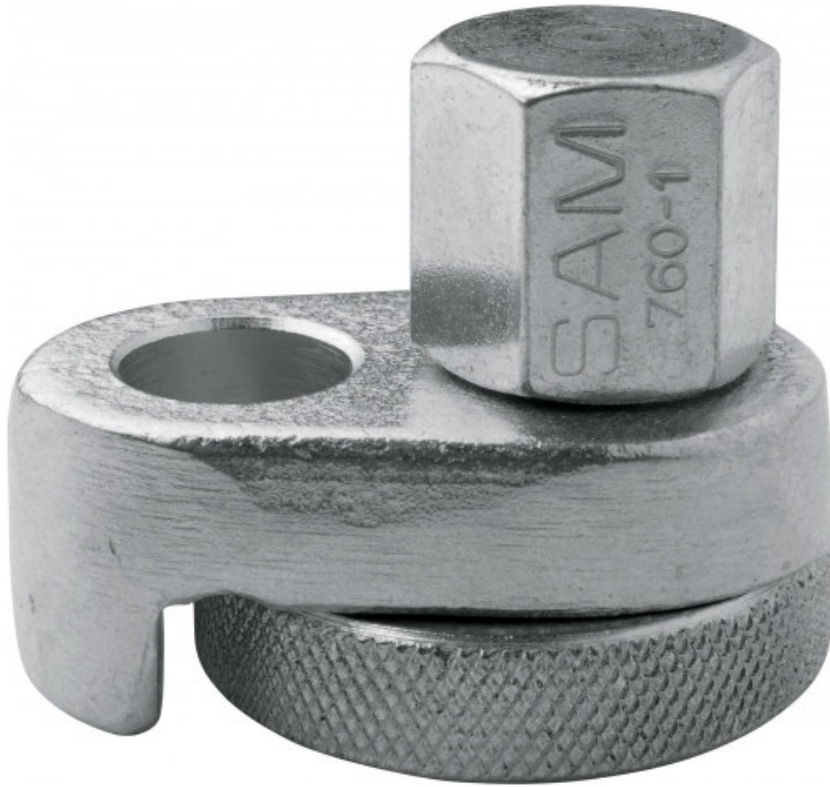

## Cam stud puller

**760-2**

760-...

### SAM Outillage

10 rue Camille de Rochetaillée  
42000 Saint-Etienne - France

RCS Saint-Etienne B 338 002 231 | SAS au capital de 8 189 583 €

<https://www.sam-outillage.com/>

Photos and texts not contractually binding. Do not litter. Document generated on 2024-05-06 17:42:12

## DESCRIPTION

### Cam stud puller

very practical to grab short studs ends.