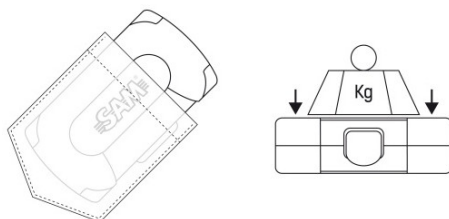

Photos and texts not contractually binding. Do not litter. Document generated on 2024-04-20 18:37:44

DESCRIPTION

Box of sockets and accessories - pocket light 1/4"

COMPACT: Easy to transport in a bag or toolbox. Box measurements: 148 x 89.5 x 46.7 mm.
ROBUST: Withstands workshop solvents and impacts.
PRACTICAL: The box is supplied with its belt-clip support. Easy to clean.
INGENIOUS: Built-in LED lamp

(rechargeable battery + charger). Range: 10 m.SAM's opinion: A clever and complete box that's ingenious, practical and robust, while still being compact.

Compact box with integrated LED lighting system. Overall dimensions of the box: 148 x 89.5 x 46.7 mm. Bright polished chrome-plate finish. Closing with metal button.

STANDARDS / DIRECTIVES

NF ISO 1174-1, NF ISO 1711-1, NF ISO 2725-1, NF ISO 3315, NF ISO 3316, DIN 3122, DIN 3123

SPECIFIC DATA

Designation	POCKET LIGHT BOX OF 39 SOCKETS AND ACCESSORIES 1/4"
Sales reference	73-R39
Weight (kg)	0.93
Container	Box
Number of tools	39
Guarantee	Not concerned