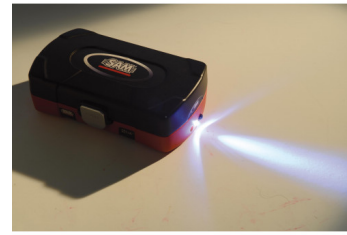

Photos and texts not contractually binding. Do not litter. Document generated on 2024-04-20 18:37:44

DESCRIPTION

Box of sockets and accessories - pocket light 1/4"

COMPACT: Easy to transport in a bag or toolbox. Box measurements: 148 x 89.5 x 46.7 mm.
ROBUST: Withstands workshop solvents and impacts.
PRACTICAL: The box is supplied with its belt-clip support. Easy to clean.
INGENIOUS: Built-in LED lamp

(rechargeable battery + charger). Range: 10 m.SAM's opinion: A clever and complete box that's ingenious, practical and robust, while still being compact.

Compact box with integrated LED lighting system. Overall dimensions of the box: 148 x 89.5 x 46.7 mm. Bright polished chrome-plate finish. Closing with metal button.