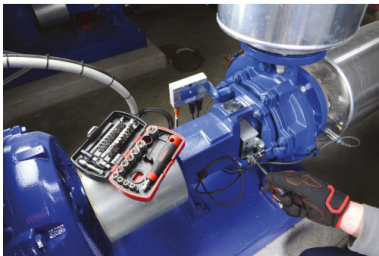

Photos and texts not contractually binding. Do not litter. Document generated on 2024-04-20 18:37:44

DESCRIPTION

Box of sockets and accessories - pocket light 1/4"

COMPACT: Easy to transport in a bag or toolbox. Box measurements: 148 x 89.5 x 46.7 mm.
ROBUST: Withstands workshop solvents and impacts.
PRACTICAL: The box is supplied with its belt-clip support. Easy to clean.
INGENIOUS: Built-in LED lamp