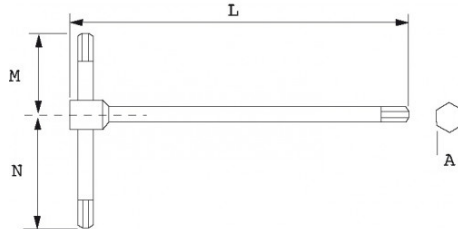

Photos and texts not contractually binding. Do not litter. Document generated on 2024-05-06 20:16:03

DESCRIPTION

T-shaft flat screwdrivers

3 ends 6-flats with the same dimensions per wrench.

STANDARDS / DIRECTIVES

SPECIFIC DATA

Designation	T-SHAFT FLAT SCREWDRIVER 8 MM
Sales reference	72157S8
Weight (g)	190
Guarantee	O

Guarantee applied

O | SAM TOOL guarantee.

Guarantee without time limit on the tools used under normal conditions.