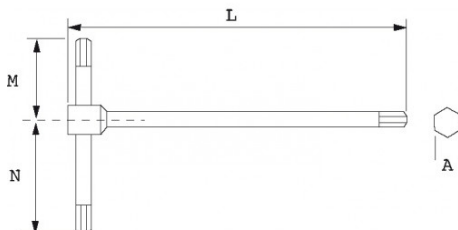

Photos and texts not contractually binding. Do not litter. Document generated on 2024-05-06 22:14:57

DESCRIPTION

T-shaft flat screwdrivers

3 ends 6-flats with the same dimensions per wrench.

STANDARDS / DIRECTIVES

SPECIFIC DATA

Designation	T-SHAFT FLAT SCREWDRIVER 6 MM
Sales reference	72157S6
Weight (g)	90
Guarantee	O

Guarantee applied

O | SAM TOOL guarantee.

Guarantee without time limit on the tools used under normal conditions.