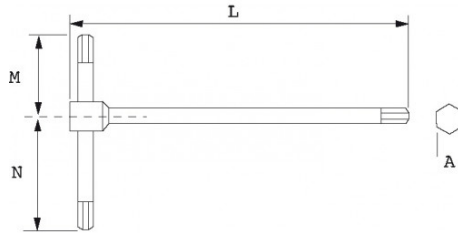

Designation	WRENCH SCREWDRIVER "T" PHILIPP
Sales reference	72157PE3
Weight (kg)	0.17
Designation	
Guarantee	C

Guarantee applied

C | Consumable

The products in this category will not be replaced and are subject to normal wear phenomena.

[>> Find out more](#)

SAM Outillage

10 rue Camille de Rochetaillée
42000 Saint-Etienne - France

RCS Saint-Etienne B 338 002 231 | SAS au capital de 8 189 583 €

<https://www.sam-outillage.com/>

Photos and texts not contractually binding. Do not litter. Document generated on 2024-04-30 20:05:02