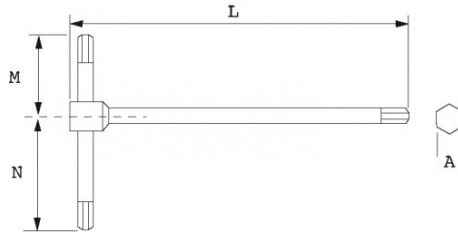

DESCRIPTION

T-handle wrench screwdriver philipps® n°2

Chrome plated polished finish Length 250 mm

SPECIFIC DATA

SAM Outillage

10 rue Camille de Rochetaillée
42000 Saint-Etienne - France

RCS Saint-Etienne B 338 002 231 | SAS au capital de 8 189 583 €

<https://www.sam-outillage.com/>

Photos and texts not contractually binding. Do not litter. Document generated on 2024-04-30 15:16:41

Designation	T-SHAPED PHILLIPS No. 2 SCREWDRIVER
Sales reference	72157PE2
Weight (kg)	0.1
Designation	
Guarantee	C