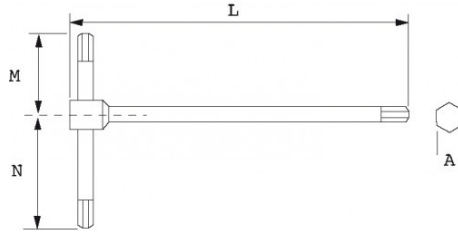

Sales reference	Weight (kg)	Designation	Guarantee
72157PE2 (not marketed)	0.1		C
72157PE3 (not marketed)	0.17		C

Guarantee applied

C | Consumable

The products in this category will not be replaced and are subject to normal wear phenomena.

>> [Find out more](#)

SAM Outillage

10 rue Camille de Rochetaillée
42000 Saint-Etienne - France

RCS Saint-Etienne B 338 002 231 | SAS au capital de 8 189 583 €

<https://www.sam-outillage.com/>

Photos and texts not contractually binding. Do not litter. Document generated on 2024-04-30 17:42:20